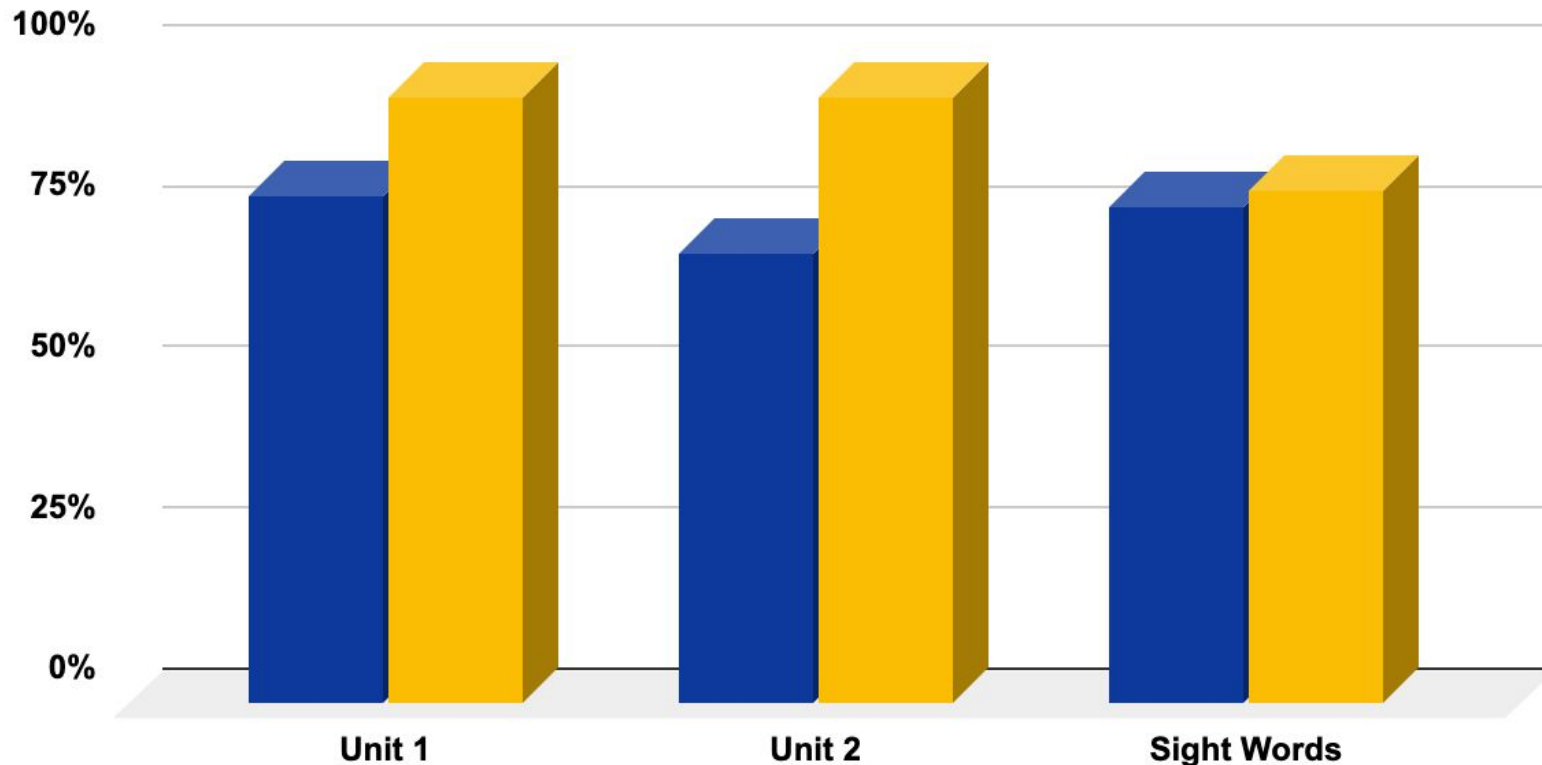

Trimester 1 Benchmark Data (ELA/Reading) - Kindergarten

■ % Pass (Overall) ■ % Pass (DI)