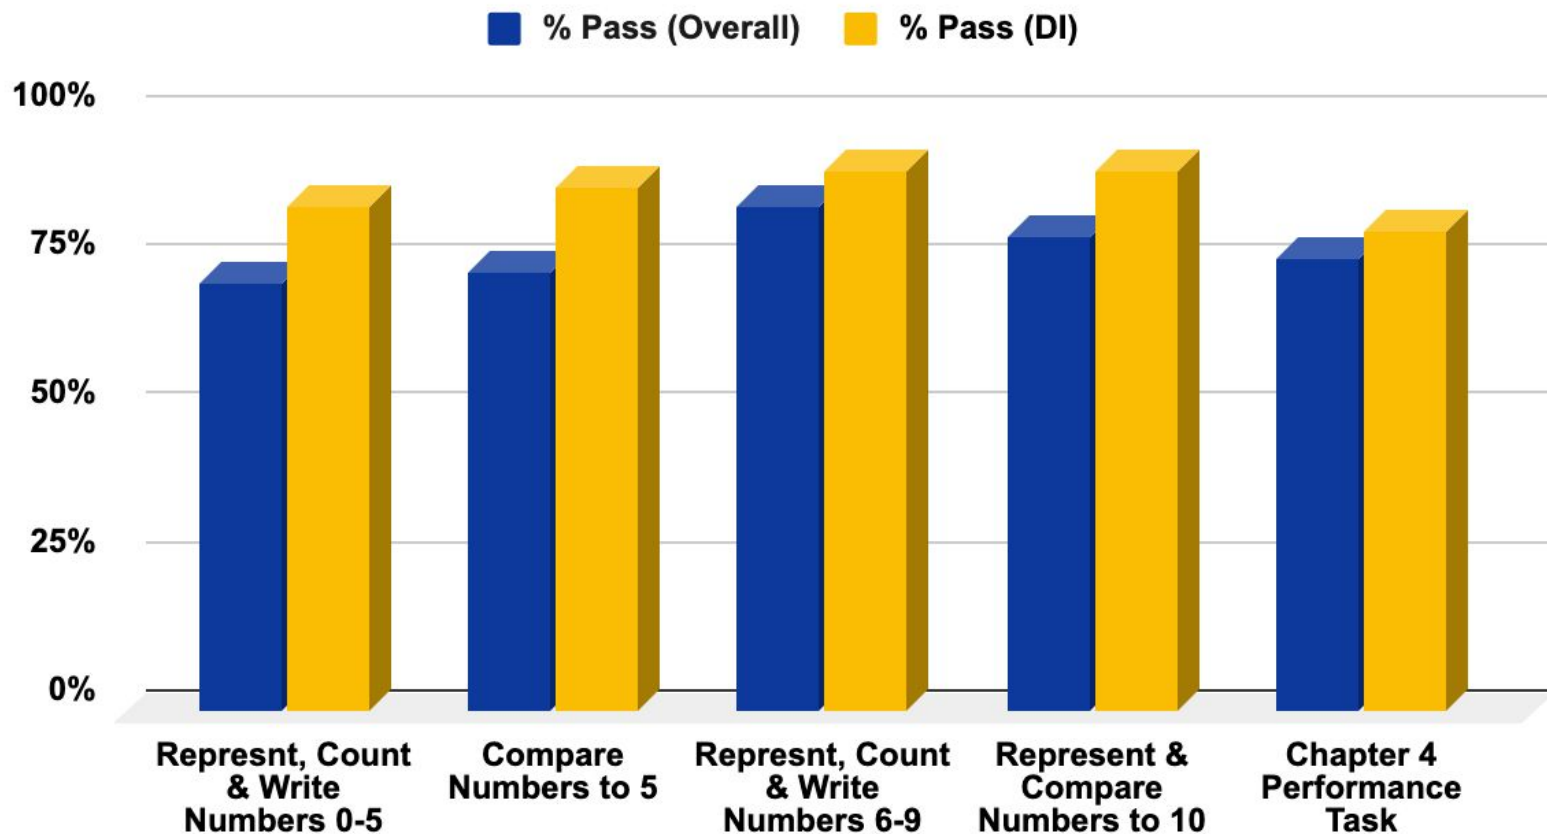

Trimester 1 Benchmark Data (Math) - Kindergarten